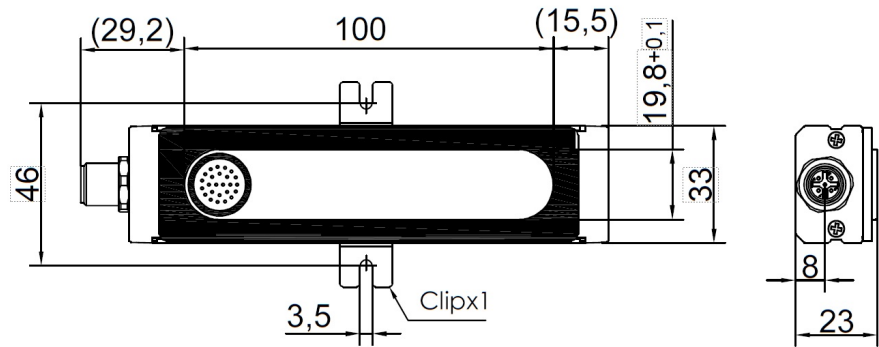

LineLIGHT Fusion 100 24V RGB Clip A

DRAWING