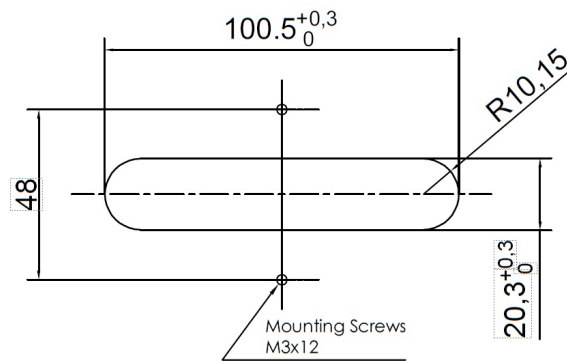

Mounting Diagram_Clip

! For additional installation and mounting information, refer to the appropriate user guide at www.werma.com. This printed copy is for information only and is subject to alteration.